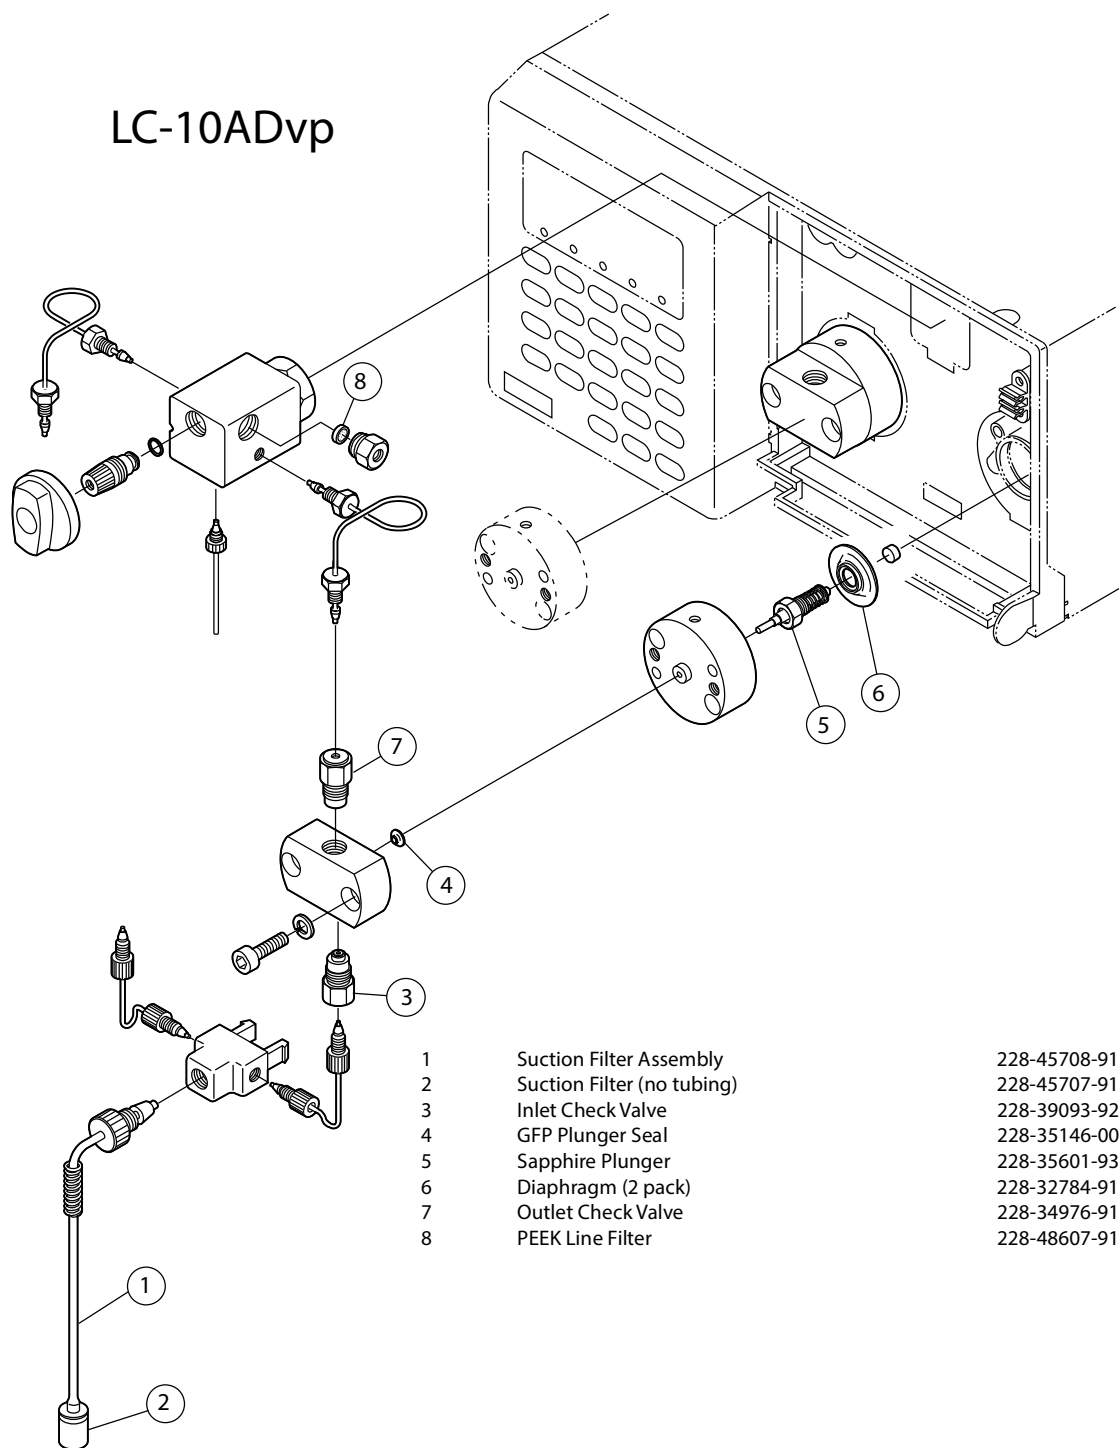

LC-10ADvp

- | | | |
|---|----------------------------|--------------|
| 1 | Suction Filter Assembly | 228-45708-91 |
| 2 | Suction Filter (no tubing) | 228-45707-91 |
| 3 | Inlet Check Valve | 228-39093-92 |
| 4 | GFP Plunger Seal | 228-35146-00 |
| 5 | Sapphire Plunger | 228-35601-93 |
| 6 | Diaphragm (2 pack) | 228-32784-91 |
| 7 | Outlet Check Valve | 228-34976-91 |
| 8 | PEEK Line Filter | 228-48607-91 |