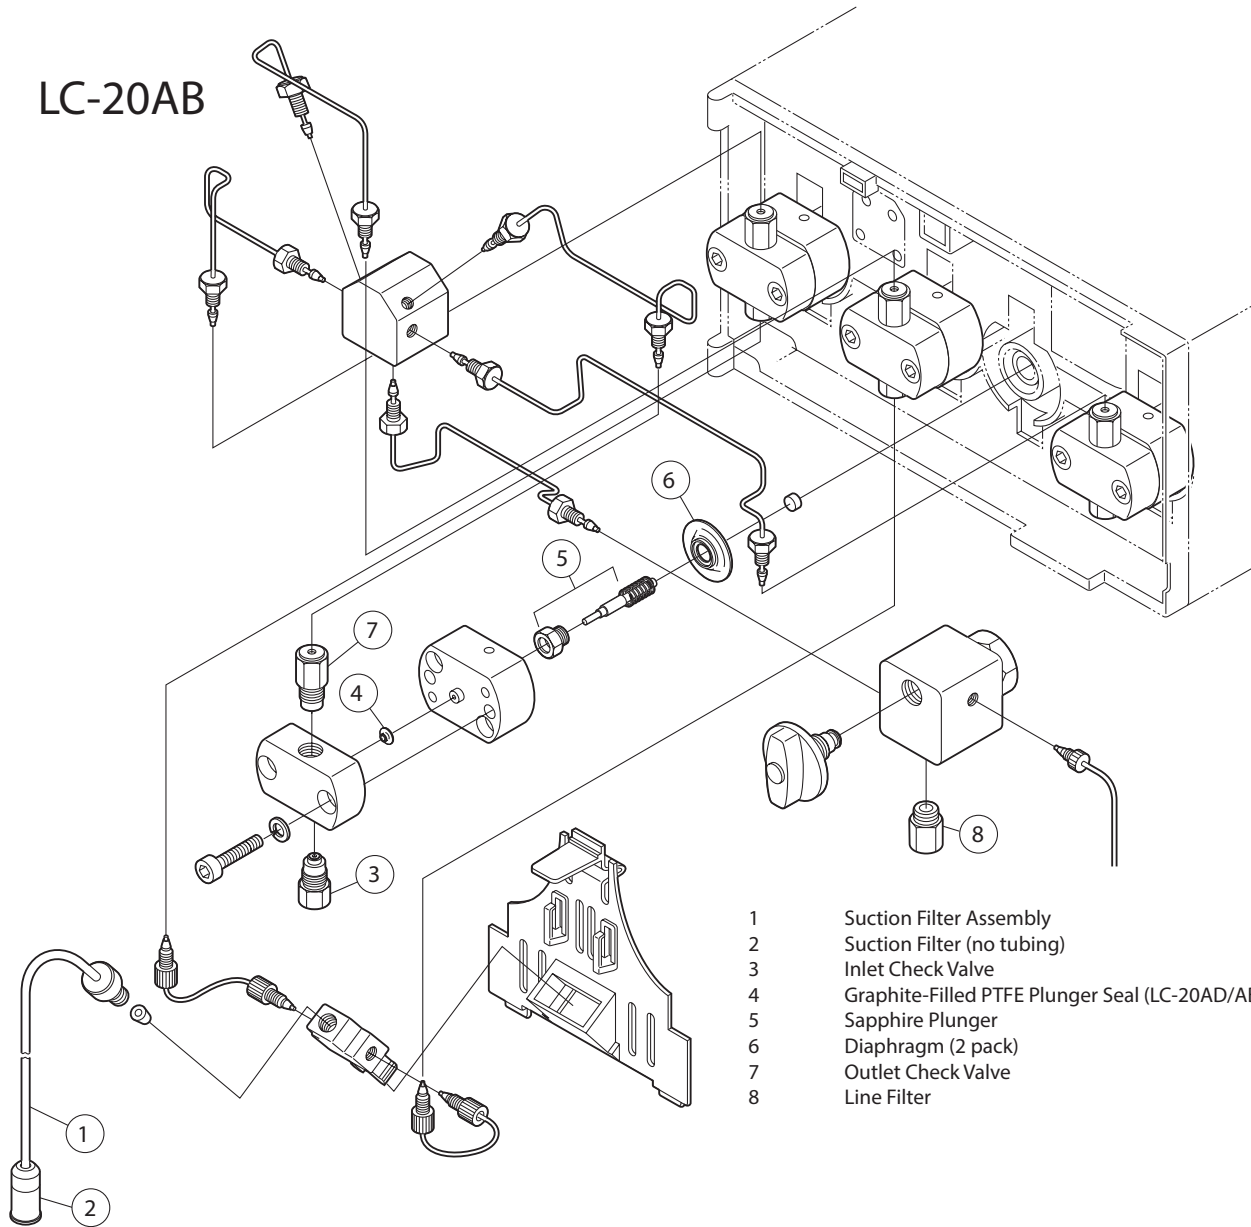

LC-20AB

- | | | |
|---|--|--------------|
| 1 | Suction Filter Assembly | 228-45708-91 |
| 2 | Suction Filter (no tubing) | 228-45707-91 |
| 3 | Inlet Check Valve | 228-45704-91 |
| 4 | Graphite-Filled PTFE Plunger Seal (LC-20AD/AB) | 228-35146-00 |
| 5 | Sapphire Plunger | 228-35601-93 |
| 6 | Diaphragm (2 pack) | 228-32784-91 |
| 7 | Outlet Check Valve | 228-45705-91 |
| 8 | Line Filter | 228-35871-96 |