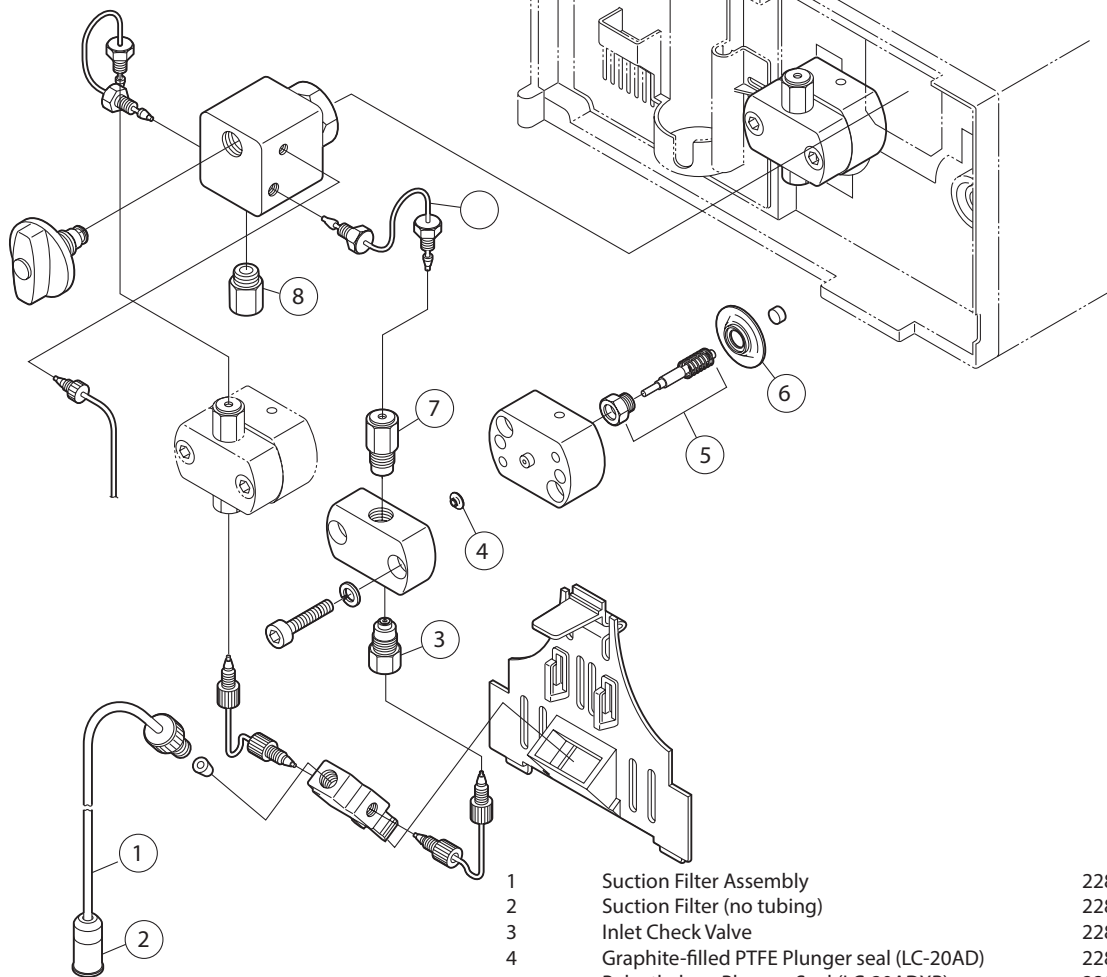

# LC-20AD LC-20ADXR

- |   |   |              |
|---|---|--------------|
| 1 | Suction Filter Assembly                     | 228-45708-91 |
| 2 | Suction Filter (no tubing)                  | 228-45707-91 |
| 3 | Inlet Check Valve                           | 228-48249-91 |
| 4 | Graphite-filled PTFE Plunger seal (LC-20AD) | 228-35146-00 |
|   | Polyethylene Plunger Seal (LC-20ADXR)       | 228-32628-91 |
| 5 | Sapphire Plunger                            | 228-35601-93 |
| 6 | Diaphragm (2 pack)                          | 228-32784-91 |
| 7 | Outlet Check Valve                          | 228-45705-91 |
| 8 | Line Filter                                 | 228-35871-96 |