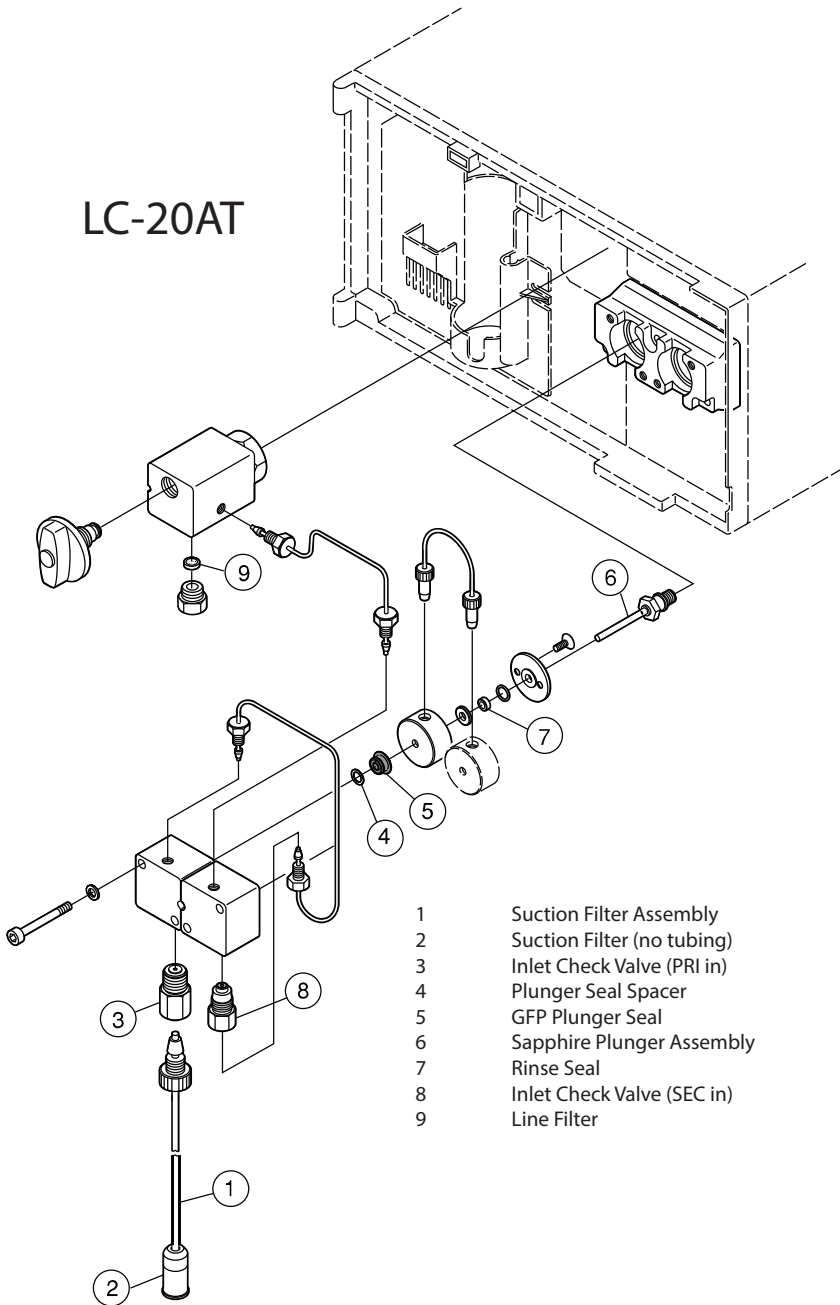

LC-20AT

- | | | |
|---|----------------------------|--------------|
| 1 | Suction Filter Assembly | 228-45708-91 |
| 2 | Suction Filter (no tubing) | 228-45707-91 |
| 3 | Inlet Check Valve (PRI in) | 228-45704-92 |
| 4 | Plunger Seal Spacer | 228-42700-00 |
| 5 | GFP Plunger Seal | 228-35145-00 |
| 6 | Sapphire Plunger Assembly | 228-35009-93 |
| 7 | Rinse Seal | 228-35935-00 |
| 8 | Inlet Check Valve (SEC in) | 228-48249-91 |
| 9 | Line Filter | 228-35871-96 |